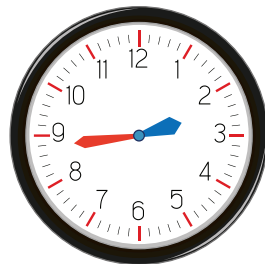

Check the correct box time and fix the entry on the correct box.

12 : 00

02 : 00

06 : 00

09 : 00

11 : 00