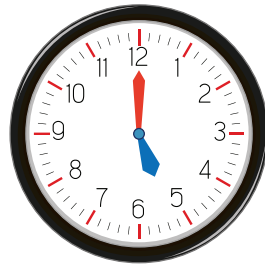

Check the correct box time and fix the entry on the correct box.

12 : 00

02 : 00

06 : 00

09 : 00

11 : 00