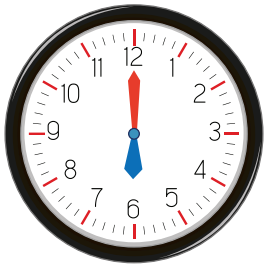

Check the correct box time and fix the entry on the correct box.

12 : 00

02 : 00

06 : 00

09 : 00

11 : 00