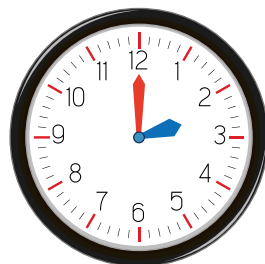

Check the correct box time and fix the entry on the correct box.

12 : 00

02 : 00

06 : 00

09 : 00

11 : 00