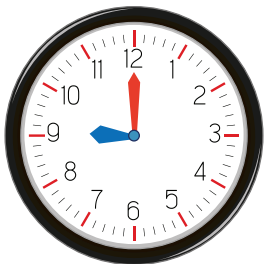

Check the correct box time and fix the entry on the correct box.

12 : 00

02 : 00

06 : 00

09 : 00

11 : 00